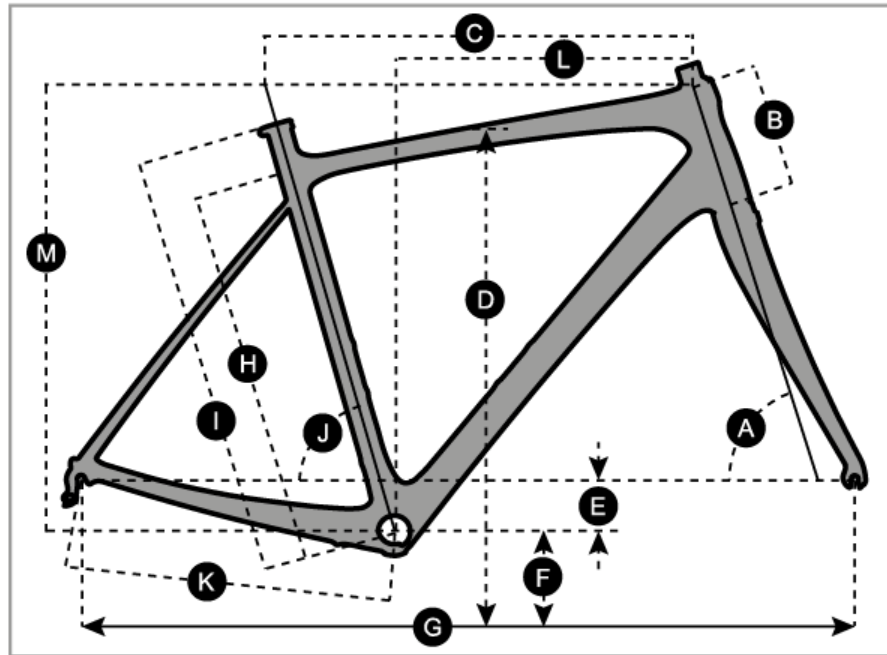

ADDICT

		XXS/47	XS/49	S/52	M/54	L/56	XL/58	XXL/61
A	head tube angle	70.5 °	71.0 °	72.0 °	72.5 °	73.0 °	73.3 °	73.3 °
B	head tube length	115.0 mm	125.0 mm	145.0 mm	165.0 mm	185.0 mm	205.0 mm	225.0 mm
C	top tube horizontal	505.0 mm	515.0 mm	530.0 mm	545.0 mm	560.0 mm	575.0 mm	590.0 mm
D	standover height	725.3 mm	741.1 mm	767.5 mm	787.5 mm	807.5 mm	827.1 mm	851.4 mm
E	BB offset	-67.0 mm	-67.0 mm	-67.0 mm	-67.0 mm	-67.0 mm	-67.0 mm	-67.0 mm
F	BB height	280.2 mm	280.2 mm	280.2 mm	280.2 mm	280.2 mm	280.2 mm	280.2 mm
G	wheel base	973.1 mm	979.4 mm	981.2 mm	986.8 mm	991.6 mm	999.0 mm	1,012.7 mm
H	BB center to toptube center	410.0 mm	430.0 mm	460.0 mm	480.0 mm	500.0 mm	520.0 mm	550.0 mm
I	BB center to top of seattube	470.0 mm	490.0 mm	520.0 mm	540.0 mm	560.0 mm	580.0 mm	610.0 mm
J	seat angle	75.0 °	75.0 °	74.5 °	74.0 °	73.5 °	73.1 °	73.0 °
K	chainstay	410.0 mm	410.0 mm	410.0 mm	410.0 mm	410.0 mm	410.0 mm	410.0 mm
L	reach	366.6 mm	373.5 mm	377.3 mm	381.2 mm	384.6 mm	389.0 mm	397.0 mm
M	stack	516.7 mm	527.9 mm	550.5 mm	571.3 mm	592.3 mm	612.5 mm	613.6 mm