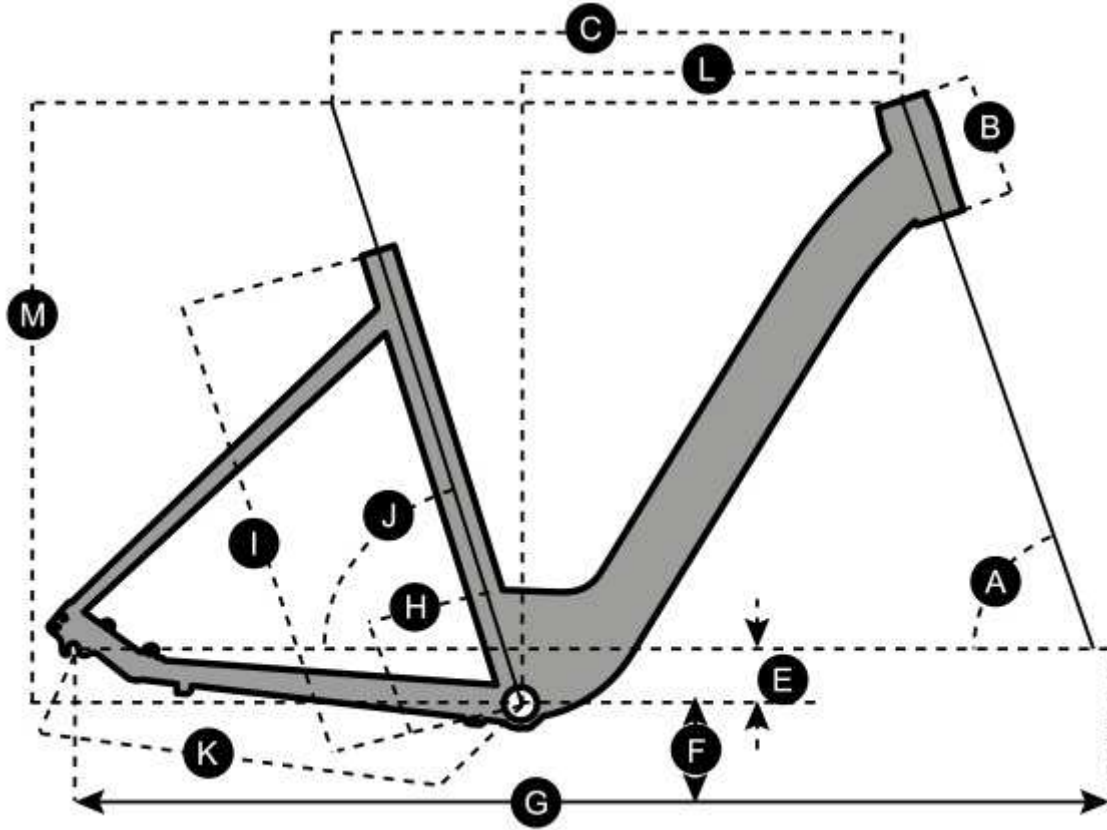

System Weight
120 kg
Le poids total inclus le vélo, le poids du cycliste, son équipement et des éventuels accessoires.

Le SUB Comfort 20 est conçu selon une géométrie sportive qui s'adapte quelle que soit la distance de vos trajets. Équipé d'un porte-bagages Racktime customisé, ce modèle n'attend plus que vous pour partir à l'aventure.

	S	M	L
A head tube angle	70.0 °	70.0 °	70.0 °
B head tube length	160.0 mm	170.0 mm	180.0 mm
C top tube horizontal	545.0 mm	565.0 mm	585.0 mm
D standover height			
E BB offset	65.0 mm	65.0 mm	65.0 mm
F BB height	285.0 mm	285.0 mm	285.0 mm
G wheel base	1059.9 mm	1080.4 mm	1101.1 mm
H BB center to toptube center	426.8 mm	406.8 mm	446.8 mm
I BB center to top of seattube	420.0 mm	460.0 mm	500.0 mm
J seat angle	73.0 °	73.0 °	72.3 °
K chainstay	460.0 mm	460.0 mm	460.0 mm
L reach			
M stack			
N stem length	110.0 mm	110.0 mm	110.0 mm

SIZE CHARTS

Body Height	< 165 cm	165 - 175 cm	175 - 185 cm	185 - 195 cm	> 195 cm
SPARK SPARK eRIDE CONTESSA SPARK CONTESSA SPARK eRIDE AXIS EVO eRIDE		S	M	L	XL
GENIUS CONTESSA GENIUS GENIUS eRIDE CONTESSA GENIUS eRIDE RANSOM STRIKE eRIDE CONTESSA STRIKE eRIDE		S	M	L	XL
GAMBLER		S	M	L	
SCALE CONTESSA SCALE BIG JON	XS	S	M	L	XL
ASPECT ASPECT eRIDE CONTESSA ASPECT eRIDE AXIS eRIDE	XS	S	M	L	XL
FOIL ADDICT CONTESSA ADDICT ADDICT CX METRIX SPEEDSTER CONTESSA SPEEDSTER ADDICT GRAVEL SPEEDSTER GRAVEL CONTESSA SPEEDSTER GRAVEL	XXS	XS	S	M	L
SILENCE eRIDE SUB SUB eRIDE		S	M	L	XL
PLASMA		S	M	L	XL
CONTESSA ACTIVE CONTESSA SCALE ALLOY	XS	S	M	L	
FUTUREPRO					
Body Height	140-150 cm	150-160 cm	160-170 cm		
SCALE 700		XS	S	M	
SPARK 700		XS	S		
SPARK 600	XS				
ROXTER 600 CONTESSA 600 ROXTER eRIDE 26	XS	S	M		
JUNIOR					
Body Height	85-100 cm	90-110 cm	95-125 cm	120-135 cm	130-145 cm
Approximate Age	2-4	3-5	4-6	6-9	9-11
SCALE			Wheel 16"	Wheel 20"	Wheel 24"
ROXTER	Wheel 12"	Wheel 14"	Wheel 16"	Wheel 20"	Wheel 24"
CONTESSA	Wheel 12"	Wheel 14"	Wheel 16"	Wheel 20"	Wheel 24"
GRAVEL					Wheel 24"
ROXTER eRIDE 24					Wheel 24"