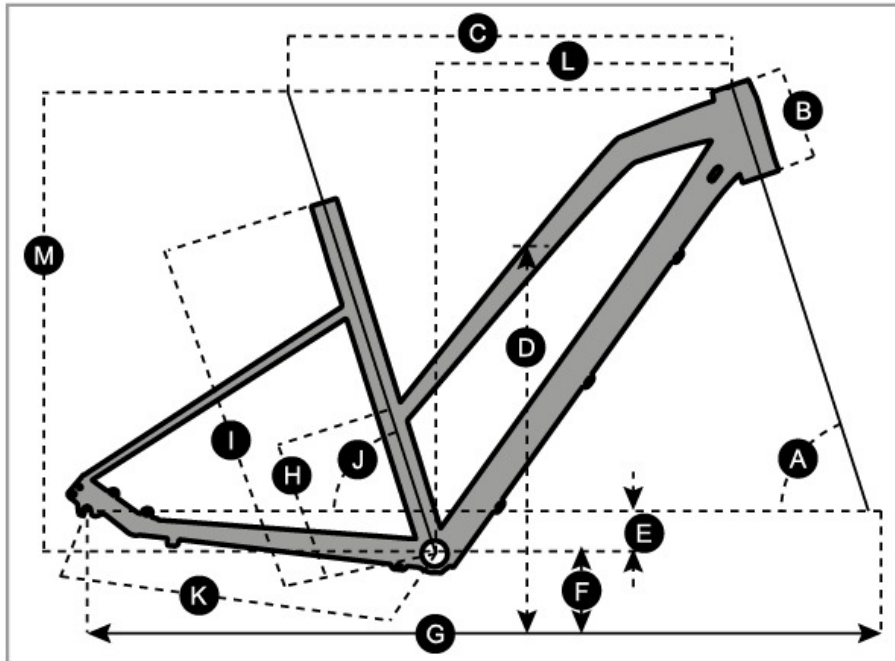

## SCOTT SUB Cross 40 Lady

Frame	Sub Cross Alloy 6061 / Custom Butted Tubing / Sub Cross Men/Lady geometry / SCOTT urban kit ready
Fork	Zoom 187 D / 63mm travel
Headset	GW 1SI110 OE integ.
Rear Derailleur	Shimano Altus RD-M2000 / 27 Speed
Front Derailleur	Shimano Altus FD-M2000 / 34.9mm
Shifters	Shimano SL-M2000-9R R-fire plus / w/gear indicator
Brakes Levers	Tektro HDM275
Brakes	Tektro HDM275 / Hydr. Disc 160F / 160R rotor
Crankset	Shimano FC-M371-L 48x36x26 / w/CG
BB-Set	Feimin FP-B908N Cartridge type
Handlebar	Syncros 3.0 / 31.8 black Men: Tbar / 660mm / 9° bend Lady : 660mm / 15° bend
H'stem	Syncros 3.0 / 7° / Black
Pedals	Feimin FP-873-ZU
Seatpost	Syncros 3.0 31.6mm / 350mm / Black
Seat	Syncros UC3.0 / UC3.0W
Hub (Front)	Formula DC-19 FQR disc
Hub (Rear)	Formula DC-25 RQR disc

## SCOTT SUB Cross 40 Lady

SUB CROSS LADY

	S	M	L	XL
A head tube angle	70.0 °	70.0 °	70.0 °	70.0 °
B head tube length	115.0 mm	130.0 mm	155.0 mm	180.0 mm
C top tube horizontal	550.0 mm	565.0 mm	575.0 mm	590.0 mm
D standover height	679.5 mm	684.1 mm	695.8 mm	702.6 mm
E BB offset	56.0 mm	56.0 mm	56.0 mm	56.0 mm
F BB height	406.0 mm	406.0 mm	406.0 mm	406.0 mm
G wheel base	1067.0 mm	1078.0 mm	1083.0 mm	1099.0 mm
H BB center to toptube center				
I BB center to top of seattube	420.0 mm	460.0 mm	500.0 mm	540.0 mm
J seat angle	73.5 °	73.0 °	72.3 °	72.0 °
K chainstay	456.0 mm	456.0 mm	456.0 mm	456.0 mm
L reach	374.0 mm	379.0 mm	375.9 mm	383.5 mm
M stack				
N stem length	70.0 mm	80.0 mm	90.0 mm	100.0 mm